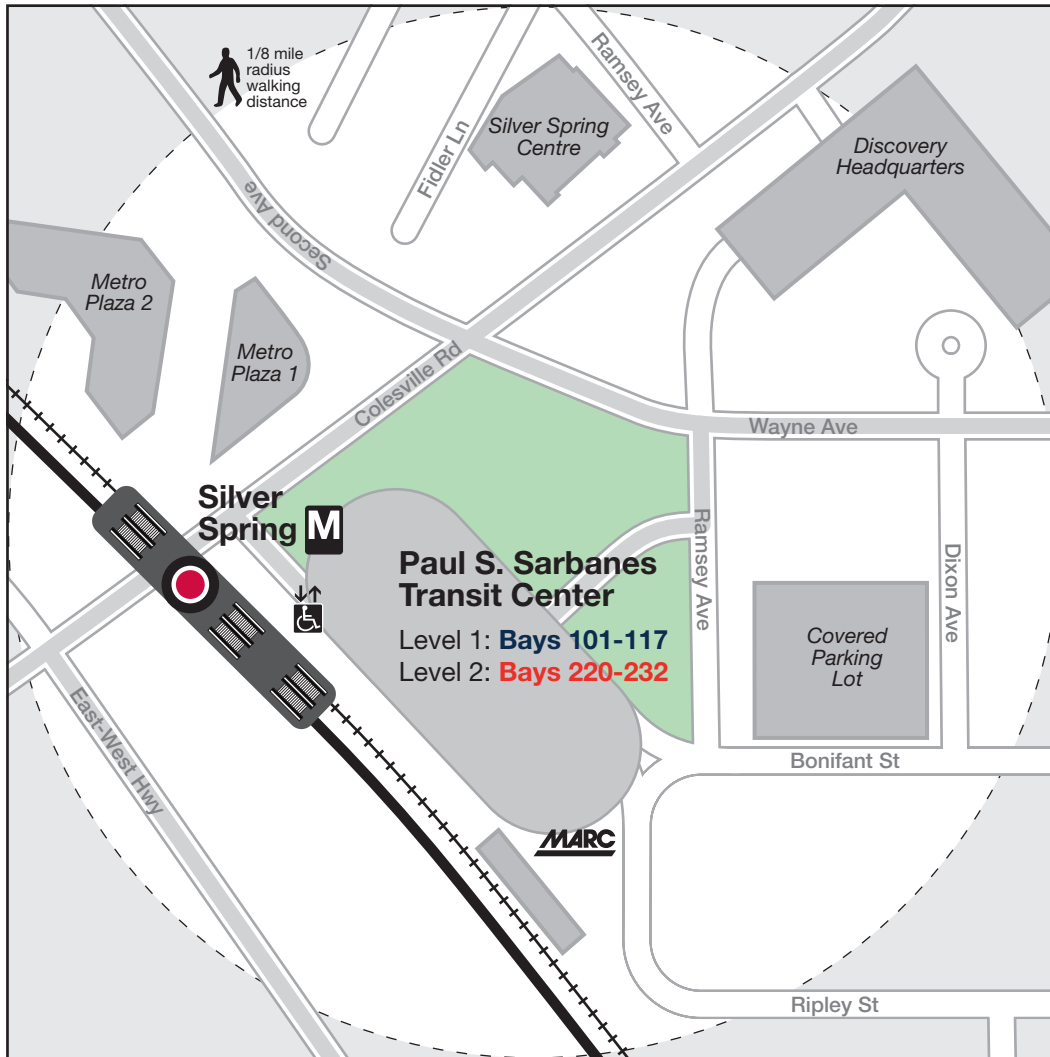

Station Vicinity Map Silver Spring

LEGEND

A A Bus Stop/Bus Bay

The lettered discs on this map will help you locate the bus stop or bay near this station. Be advised the letters are not displayed on the street bus stops

BUS SERVICE AND BOARDING LOCATIONS

Route	Destination	Bay
METROBUS		
70	Archives M	220
79	Archives M	221
F4	New Carrollton M	223
J1	Medical Center M	102
J2 J3	Montgomery Mall	102
J4	Bethesda M	102
J4	College Park-U of Md M	223
J5	Twinbrook M	218
Q1 Q2	Shady Grove M	218
Q2	Montgomery College	218
Q4	Rockville M	218
S2	Federal Triangle M	103
S4	Franklin Sq, Federal Triangle M	103

Route	Destination	Bay
S9	McPherson Sq M	104
Y2 Y8	Medstar Montgomery Medical Center	219
Y7	ICC Park & Ride	219
Z2	Olney	113
Z6	Burtonsville Crossing P&R	113
Z7	South Laurel P&R	116
Z8	Greencastle P&R	114
Z11	Greencastle P&R	114

Route	Destination	Bay
17	Langley Park via Philadelphia Ave	227
18	Langley Park via Carroll Ave	226
19	Northwood	222
20	Hillandale via Piney Branch Rd	225
21	Briggs Chaney P&R	111
22	Hillandale via Columbia Pike	111
28	VanGo Silver Spring Shuttle	105